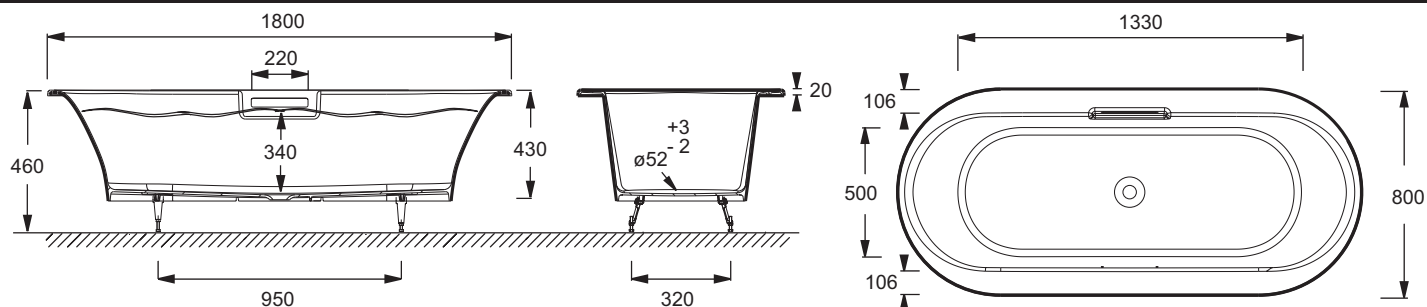

### Features

- Weight: 0.2 kg

### Technical drawing

Product Specification: Trap and connection kit. E7507. Collection: VOLUTE. Weight: 0.2 kg.