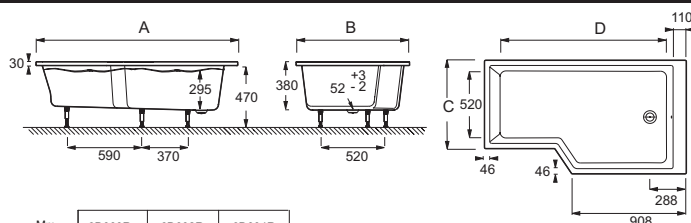

Collection: BAIN-DOUCHE NÉO

Finish*:

00 - White

Features

- Dimensions: 180 x 90
- Material: Acrylic
- Volume: 306
- Adjustable feet
- Weight: 27.5 kg
- Installation: Built-in
- Right hand

Technical drawing

Mm	6D000R	6D002R	6D004R
A	1595 ⁺⁵	1695 ⁺⁵	1795 ⁺⁵
B	900 ⁺⁵	900 ⁺⁵	900 ⁺⁵
C	700 ⁺⁵	700 ⁺⁵	700 ⁺⁵
D	1200	1300	1400

Product Specification: Bain-Douche insert shower-bath 180 x 90/70 cm. 6D004R. Collection: BAIN-DOUCHE NÉO. Dimensions: 180 x 90. Weight: 27.5 kg. Material: Acrylic. Installation: Built-in. Volume: 306. Right hand. Adjustable feet.