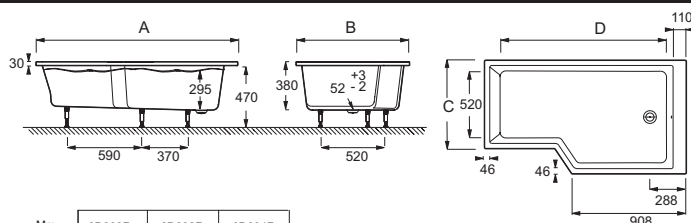

## Features

- Dimensions: 170 x 90
- Material: Acrylic
- Volume: 262
- Adjustable feet
- Weight: 26 kg
- Installation: Built-in
- Right hand

## Technical drawing

Mm	6D000R	6D002R	6D004R
A	1595 <sup>+5</sup>	1695 <sup>+5</sup>	1795 <sup>+5</sup>
B	900 <sup>+5</sup>	900 <sup>+5</sup>	900 <sup>+5</sup>
C	700 <sup>+5</sup>	700 <sup>+5</sup>	700 <sup>+5</sup>
D	1200	1300	1400

Product Specification: Bain-Douche insert shower-bath 170 x 90/70 cm. 6D002R. Collection: BAIN-DOUCHE NÉO. Dimensions: 170 x 90. Weight: 26 kg. Material: Acrylic. Installation: Built-in. Volume: 262. Right hand. Adjustable feet.