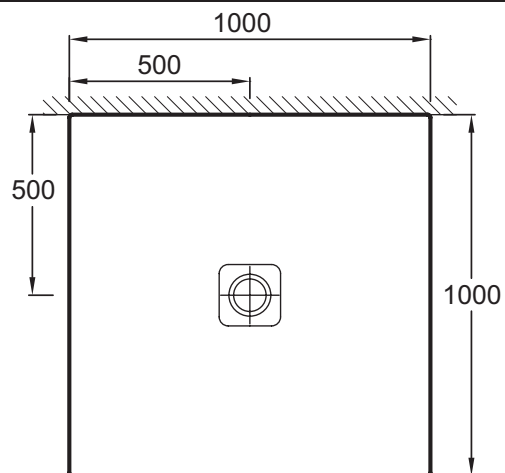

Extra-slim square ceramic shower tray 100 x 90 x 4 cm

N141K

Collection: REPLAY

Finish*:

220 - White
anti-slip

Main features:

Features

- Dimensions: 100 x 100 x 4
- Material: Ceramic
- Shape: Square
- Floorstanding or inset
- Order with special drain and cover 9276K
- Weight: 37.5 kg
- Installation: Floor-standing or inset
- Shape: Square
- Anti-slip glaze
- Waste Ø 90 mm

Technical drawing

Product Specification: Extra-slim square ceramic shower tray 100 x 90 x 4 cm. N141K. Collection: REPLAY. Dimensions: 100 x 100 x 4. Weight: 37.5 kg. Material: Ceramic. Installation: Floor-standing or inset. Shape: Square. Shape: Square. Floorstanding or inset. Anti-slip glaze. Order with special drain and cover 9276K. Waste Ø 90 mm.