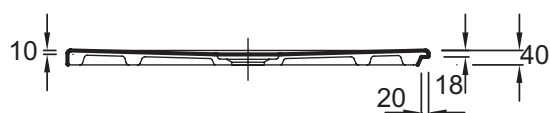

Extra-slim square ceramic shower tray 100 x 90 x 4 cm

N141K

Collection: REPLAY

Finish*:

220 - White
anti-slip

Main features:

Features

- Dimensions: 100 x 100 x 4
- Material: Ceramic
- Shape: Square
- Floorstanding or inset
- Order with special drain and cover 9276K
- Weight: 37.5 kg
- Installation: Floor-standing or inset
- Shape: Square
- Anti-slip glaze
- Waste Ø 90 mm

Technical drawing

Product Specification: Extra-slim square ceramic shower tray 100 x 90 x 4 cm. N141K. Collection: REPLAY. Dimensions: 100 x 100 x 4. Weight: 37.5 kg. Material: Ceramic. Installation: Floor-standing or inset. Shape: Square. Shape: Square. Floorstanding or inset. Anti-slip glaze. Order with special drain and cover 9276K. Waste Ø 90 mm.