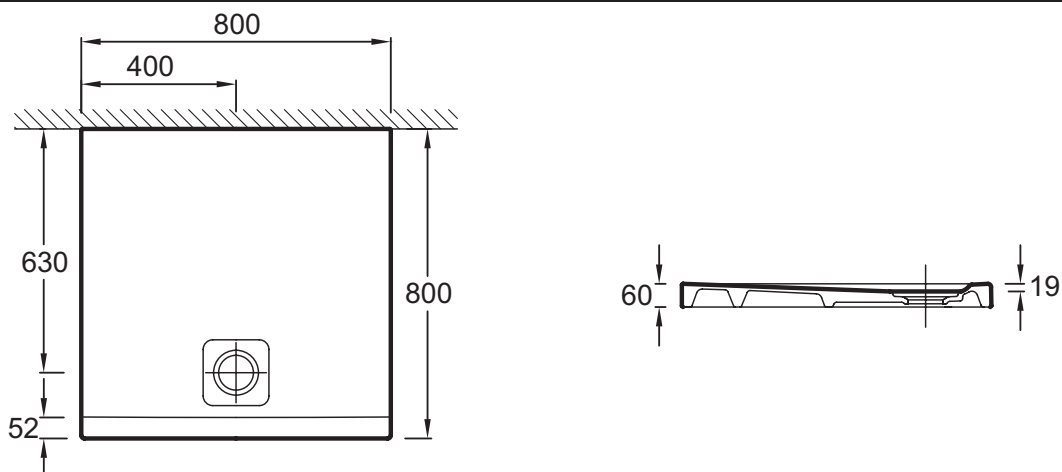

Extra-slim square ceramic shower tray 80 x 80 x 6 cm

N121K

Collection: REACH

Finish*:

220 - White
antislip

Main features:

Features

- Dimensions: 80 x 80 x 6
- Material: Ceramic
- Shape: Square
- Weight: 26 kg
- Installation: Floor-standing or inset
- Shape: Square

Technical drawing

Product Specification: Extra-slim square ceramic shower tray 80 x 80 x 6 cm. N121K. Collection: REACH. Dimensions: 80 x 80 x 6. Weight: 26 kg. Material: Ceramic. Installation: Floor-standing or inset. Shape: Square. Shape: Square.