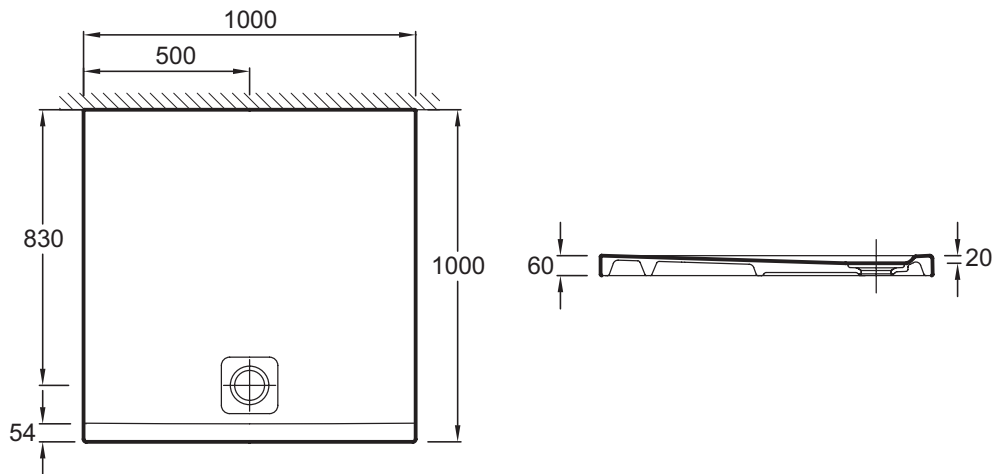

Extra-slim square ceramic shower tray 100 x 100 x 6 cm N110K

Collection: REACH

Finish*:

220 - White
anti-slip

Main features:

Features

- Dimensions: 100 x 100 x 6
- Material: Ceramic
- Shape: Square
- Floorstanding or inset
- Order with special drain and cover 9276K
- Weight: 43.5 kg
- Installation: Floor-standing or inset
- Shape: Square
- Anti-slip glaze
- Waste Ø 90 mm

Technical drawing

Product Specification: Extra-slim square ceramic shower tray 100 x 100 x 6 cm. N110K. Collection: REACH. Dimensions: 100 x 100 x 6. Weight: 43.5 kg. Material: Ceramic. Installation: Floor-standing or inset. Shape: Square. Shape: Square. Floorstanding or inset. Anti-slip glaze. Order with special drain and cover 9276K. Waste Ø 90 mm.