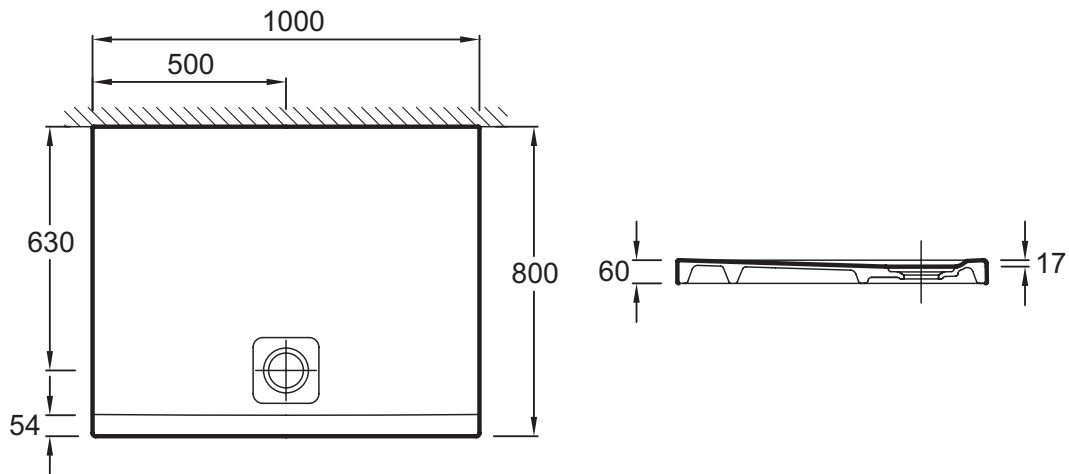

Extra-slim rectangular ceramic shower tray 100 x 80 x 6 cm

N109K

Collection: REACH

Finish*:

220 - White
anti-slip

Main features:

Features

- Dimensions: 100 x 80 x 6
- Material: Ceramic
- Shape: Rectangular
- Floorstanding or inset
- Order with special drain and cover 9276K
- Weight: 34 kg
- Installation: Floor-standing or inset
- Shape: Rectangular
- Anti-slip glaze
- Waste Ø 90 mm

Technical drawing

Product Specification: Extra-slim rectangular ceramic shower tray 100 x 80 x 6 cm. N109K. Collection: REACH. Dimensions: 100 x 80 x 6. Weight: 34 kg. Material: Ceramic. Installation: Floor-standing or inset. Shape: Rectangular. Shape: Rectangular. Floorstanding or inset. Anti-slip glaze. Order with special drain and cover 9276K. Waste Ø 90 mm.