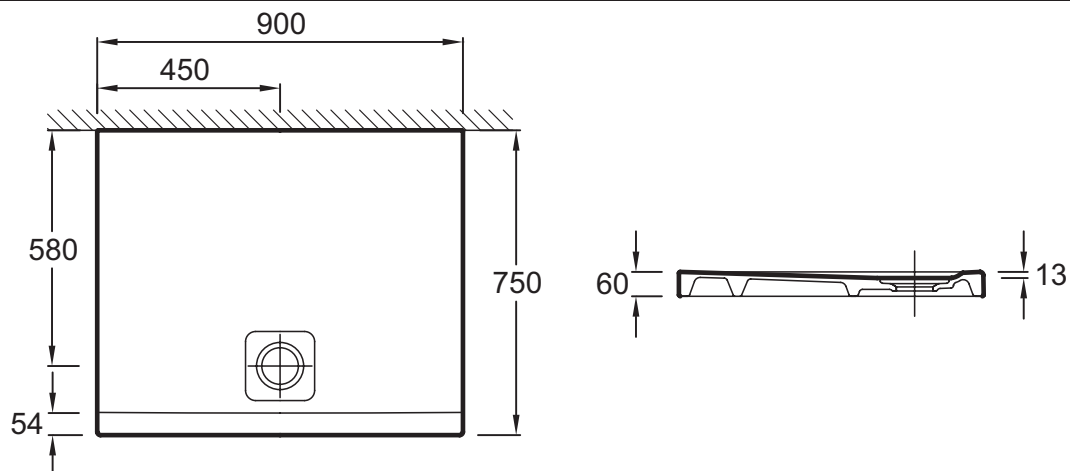

Extra-slim rectangular ceramic shower tray 90 x 75 x 6 cm

N108K

Collection: REACH

Finish*:

220 - White
anti-slip

Main features:

Features

- Dimensions: 90 x 75 x 6
- Material: Ceramic
- Shape: Rectangular
- Floorstanding or inset. height 6 cm
- Uniquely durable and resistant vitrified glaze
- No waste supplied
- Weight: 469 kg
- Installation: Floor-standing or inset
- Waste diameter: Ø9 cm
- Class B anti-slip glaze for optimal safety
- Glazed on 3 sides

Technical drawing

Product Specification: Extra-slim rectangular ceramic shower tray 90 x 75 x 6 cm. N108K. Collection: REACH. Dimensions: 90 x 75 x 6. Weight: 469 kg. Material: Ceramic. Installation: Floor-standing or inset. Shape: Rectangular. Waste diameter: Ø9 cm. Floorstanding or inset. height 6 cm. Class B anti-slip glaze for optimal safety. Uniquely durable and resistant vitrified glaze. Glazed on 3 sides. No waste supplied.