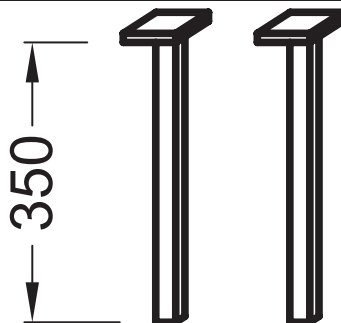

## Features

• Dimensions: 35

• Weight: 1.9 kg

## Technical drawing

Product Specification: Pair of feet. EB906. Collection: RÊVE. Dimensions: 35. Weight: 1.9 kg.