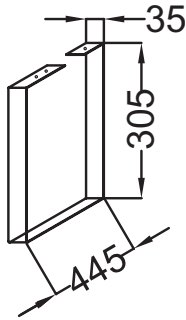

Collection: REACH

Finish*:

NF - Neutral

Features

• Dimensions: 30.5

• Weight: 3 kg

Technical drawing

Product Specification: Pair of feet. EB889. Collection: REACH. Dimensions: 30.5. Weight: 3 kg.