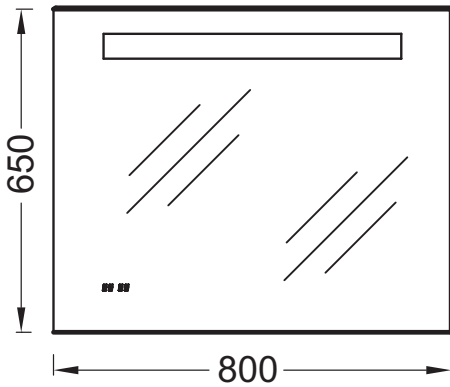

Collection: REPLAY

Finish*:

NF - Neutral

Features

- Dimensions: 80 x 3 x 65
- Installation: Wall-mount
- Weight: 11.5 kg

Technical drawing

Product Specification: Mirror 80 cm. EB1160. Collection: REPLAY. Dimensions: 80 x 3 x 65. Weight: 11.5 kg. Installation: Wall-mount.