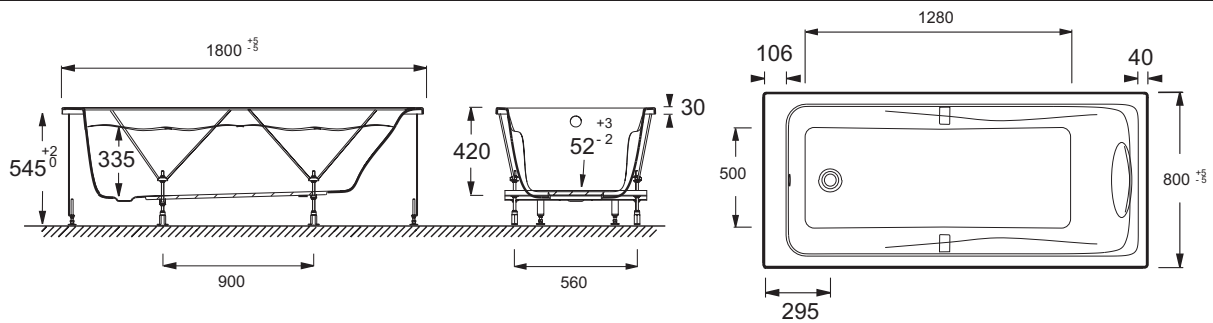

### Bath 180 x 80 cm with support frame C15555K-SF

Collection: REACH

Finish\*:

0 - White US

#### Features

- Dimensions: 180 x 80
- Material: Acrylic
- Volume: 250
- Spacious, comfortable bath.
- Black pillow included.
- Wide ledge can accommodate a bathscreen.
- Available without self-supporting frame 15555K.
- Weight: 33 kg
- Installation: Built-in
- Shape: Rectangular
- Ergonomic shape for optimal bathing comfort.
- Tap deck and waste at foot end for easy access and maintenance.
- Fast assembly thanks to self-supporting frame system

#### Technical drawing

Product Specification: Bath 180 x 80 cm with support frame. C15555K-SF. Collection: REACH. Dimensions: 180 x 80. Weight: 33 kg. Material: Acrylic. Installation: Built-in. Volume: 250. Shape: Rectangular. Spacious, comfortable bath.. Ergonomic shape for optimal bathing comfort.. Black pillow included.. Tap deck and waste at foot end for easy access and maintenance.. Wide ledge can accommodate a bathscreen.. Fast assembly thanks to self-supporting frame system. Available without self-supporting frame 15555K..