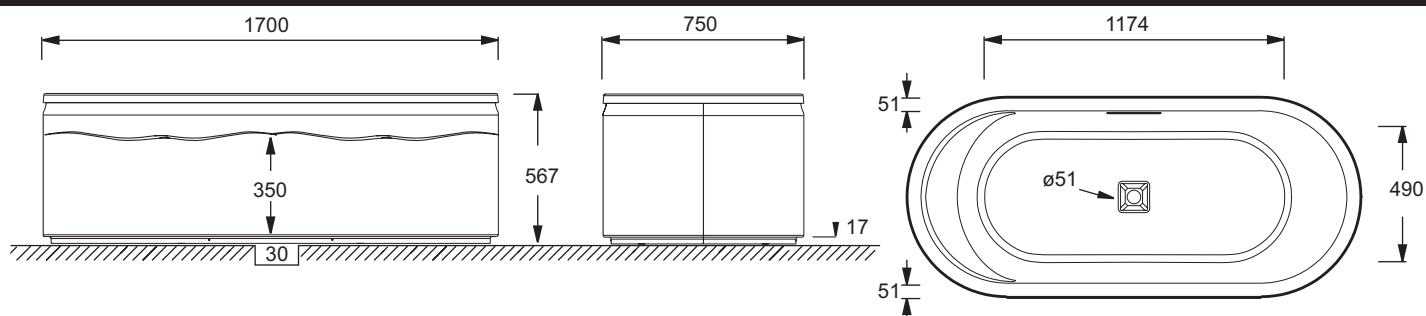

Collection: LOVEE

Finish*:

00 - White

Features

- Dimensions: 170 x 75
- Material: Cast iron
- Volume: 231
- Anti-slip coating
- Weight: 132 kg
- Installation: Countertop
- Shape: Rectangular

Technical drawing

Product Specification: Cast iron bath, freestanding, 170 x 75 cm. 9287. Collection: LOVEE. Dimensions: 170 x 75. Weight: 132 kg. Material: Cast iron. Installation: Countertop. Volume: 231. Shape: Rectangular. Anti-slip coating.