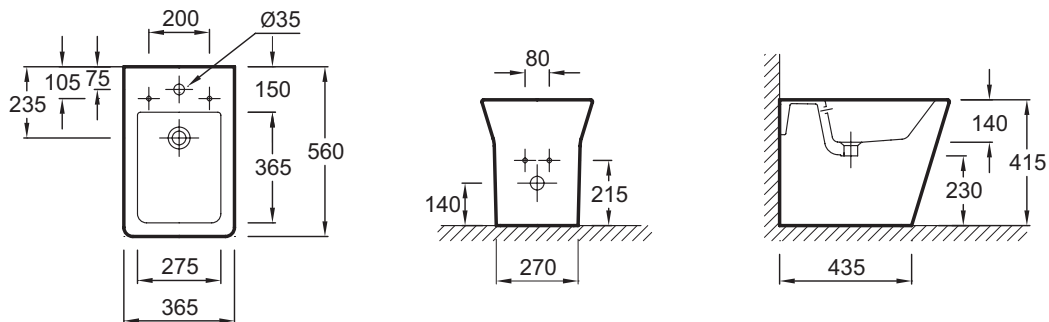

Back-to-wall floor-standing bidet 5040K

Collection: RÊVE

Finish*:

00 - White

Main features:

Features

- Dimensions: 56 x 36.5
- Material: Ceramic
- Faucet drilling: 1 faucet hole
- Bidet with contemporary lines
- Chromed overflow cap
- Weight: 29.5 kg
- Installation: Floor-standing
- Fixings: Concealed floor fixings included
- Slow-close cover E4818 and metal hinges included

Technical drawing

Product Specification: Back-to-wall floor-standing bidet. 5040K. Collection: RÊVE. Dimensions: 56 x 36.5. Weight: 29.5 kg. Material: Ceramic. Installation: Floor-standing. Faucet drilling: 1 faucet hole. Fixings: Concealed floor fixings included. Bidet with contemporary lines. Slow-close cover E4818 and metal hinges included. Chromed overflow cap.