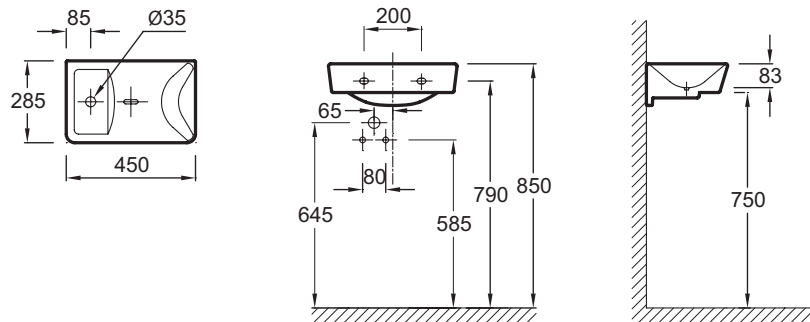

## Features

- Dimensions: 45 x 28.5
- Material: Ceramic
- Faucet drilling: 1 faucet hole
- Combination of straight lines and softened angles
- Weight: 8.7 kg
- Installation: Self-supporting. Can be mounted onto specific cabinet, with or without pedestal/semi-pedestal/shroud
- Open waste for pared-down aesthetics, no overflow
- Perfect fit with cabinet

## Technical drawing

Product Specification: Handwash basin 45 cm, 5030K, Collection: RÊVE, Dimensions: 45 x 28.5, Weight: 8.7 kg, Material: Ceramic, Installation: Self-supporting, Can be mounted onto specific cabinet, with or without pedestal/semi-pedestal/shroud, Faucet drilling: 1 faucet hole, Open waste for pared-down aesthetics, no overflow, Combination of straight lines and softened angles, Perfect fit with cabinet.