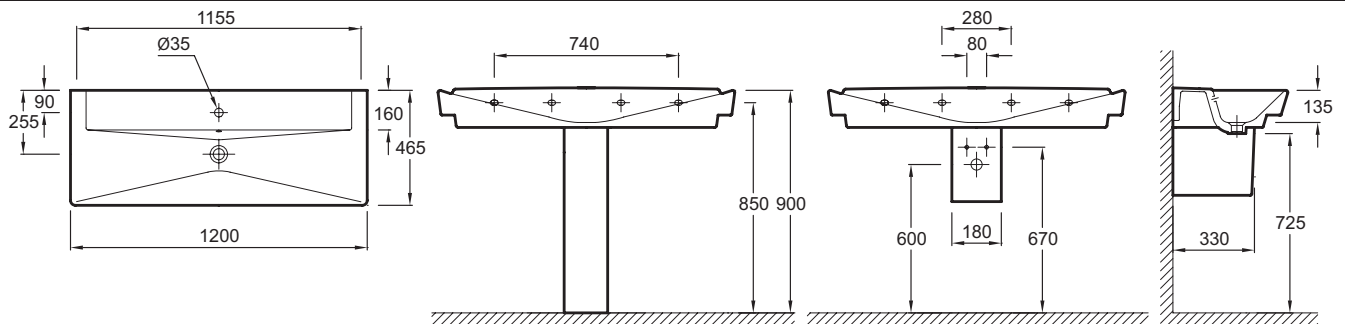

### 1-hole vanity top 120 cm 5025K

Collection: RÊVE

Finish\*:

00 - White

### Features

- Dimensions: 120 x 46.5
- Material: Ceramic
- Faucet drilling: 1 central faucet hole
- Combination of straight lines and softened angles
- With 3 tap holes 5025K-8
- Weight: 38.6 kg
- Installation: Self-supporting. Can be mounted onto specific cabinet, with or without pedestal/semi-pedestal/shroud
- Wide ledge for optimal comfort of use
- Perfect fit with cabinet

### Technical drawing

Product Specification: 1-hole vanity top 120 cm. 5025K. Collection: RÊVE. Dimensions: 120 x 46.5. Weight: 38.6 kg. Material: Ceramic. Installation: Self-supporting. Can be mounted onto specific cabinet, with or without pedestal/semi-pedestal/shroud. Faucet drilling: 1 central faucet hole. Wide ledge for optimal comfort of use. Combination of straight lines and softened angles. Perfect fit with cabinet. With 3 tap holes 5025K-8.