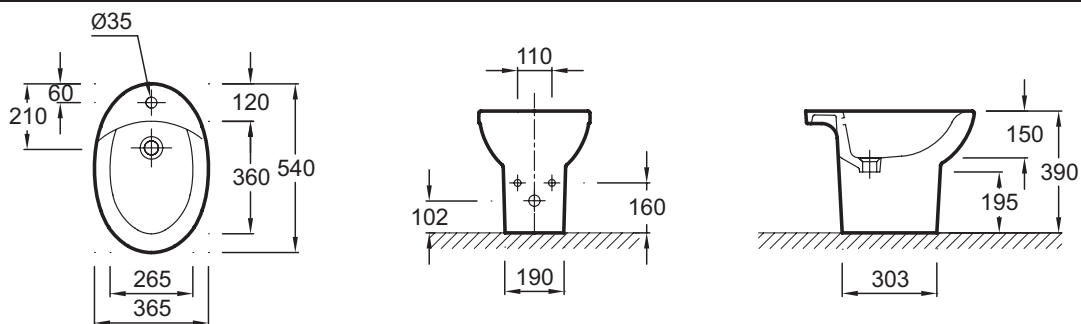

### Features

- Dimensions: 36 x 54
- Material: Ceramic
- Faucet drilling: 1 faucet hole
- Weight: 17.2 kg
- Installation: Floor-standing
- Functional design

### Technical drawing

Product Specification: Floor-standing bidet. 4190W. Collection: PATIO. Dimensions: 36 x 54. Weight: 17.2 kg. Material: Ceramic. Installation: Floor-standing. Faucet drilling: 1 faucet hole. Functional design.