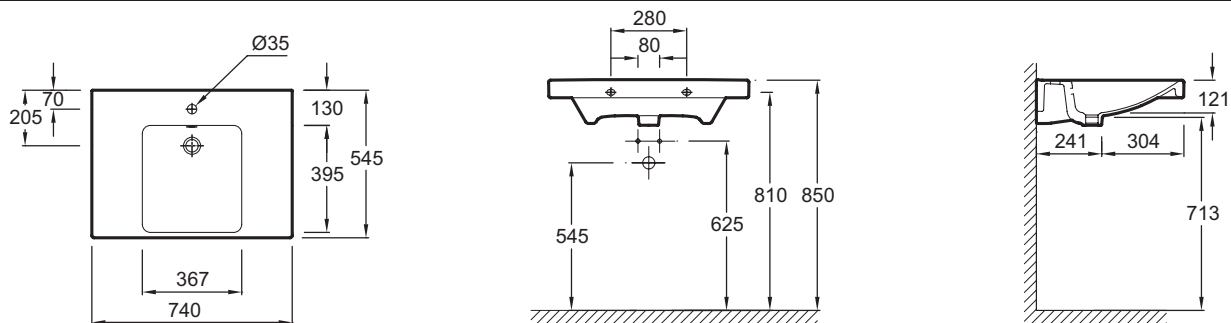

1-hole vanity top 74 cm 4156K

Collection: REACH

Finish*:

00 - White

Main features:

Features

- Dimensions: 74 x 54.5
- Material: Ceramic
- Faucet drilling: 1 faucet hole
- Smooth ledge for perfect upkeep
- Weight: 22.9 kg
- Installation: Self-supporting, with or without towel rail, with or without washstand legs, with or without pedestal/semi-pedestal/shroud
- Functional design with flat and wide ledges
- Chromed overflow cap

Technical drawing

Product Specification: 1-hole vanity top 74 cm, 4156K. Collection: REACH. Dimensions: 74 x 54.5. Weight: 22.9 kg. Material: Ceramic. Installation: Self-supporting, with or without towel rail, with or without washstand legs, with or without pedestal/semi-pedestal/shroud. Faucet drilling: 1 faucet hole. Functional design with flat and wide ledges. Smooth ledge for perfect upkeep. Chromed overflow cap.