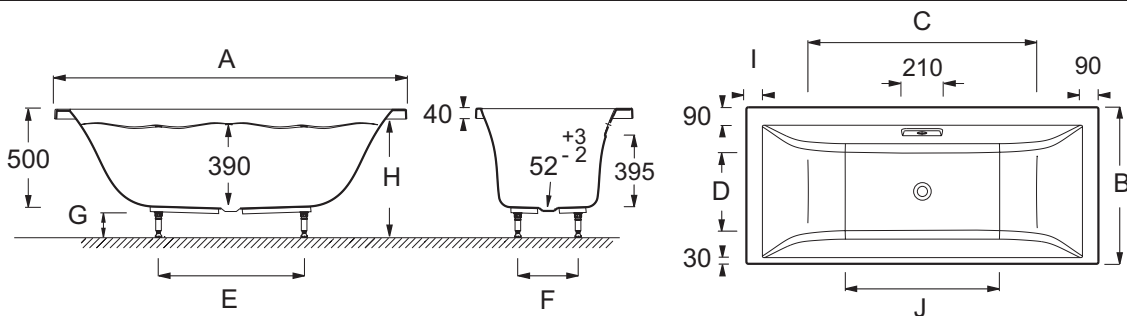

Collection: EVOK

Finish*:

00 - White

Main features:

Features

- Dimensions: 190 x 90
- Material: Acrylic
- Volume: 320/250
- Double-ended bath and central waste: ideal for two-persons bathing
- An exceptionally-deep bath for maximum relaxation
- Easy-to-install. adjustable feet thanks to patented Quick Clip system.
- Weight: 30 kg
- Installation: Built-in
- Shape: Rectangular
- Rectangular bath with modern design and generous shape
- Long side tap deck

Technical drawing

Mm	60342K	18923D	18926D	60341K	18929D	60340K
A	1997 ⁺⁵	1900 ⁺⁵	1800 ⁺⁵	1697 ⁺⁵	1700 ⁺⁵	1697 ⁺⁵
B	1000 ⁺⁵	900 ⁺⁵	800 ⁺⁵	800 ⁺⁵	750 ⁺⁵	700 ⁺⁵
C	1350	1240	1140	1040	1040	1040
D	695	595	495	495	395	395
E	900	900	740	580	580	580
F	450	350	250	250	250	180
G mini/maxi	115/179	130/185	134/185	120/184	133/193	120/184
H mini/maxi	604/668	600/660	596/647	600/663	595/655	602/666
I	80	90	75	80	80	80
J	1040	840	740	740	740	740

Product Specification: Bath 190 x 90 cm. 18923D. Collection: EVOK. Dimensions: 190 x 90. Weight: 30 kg. Material: Acrylic. Installation: Built-in. Volume: 320/250. Shape: Rectangular. Double-ended bath and central waste: ideal for two-persons bathing. Rectangular bath with modern design and generous shape. An exceptionally-deep bath for maximum relaxation. Long side tap deck. Easy-to-install. adjustable feet thanks to patented Quick Clip system..