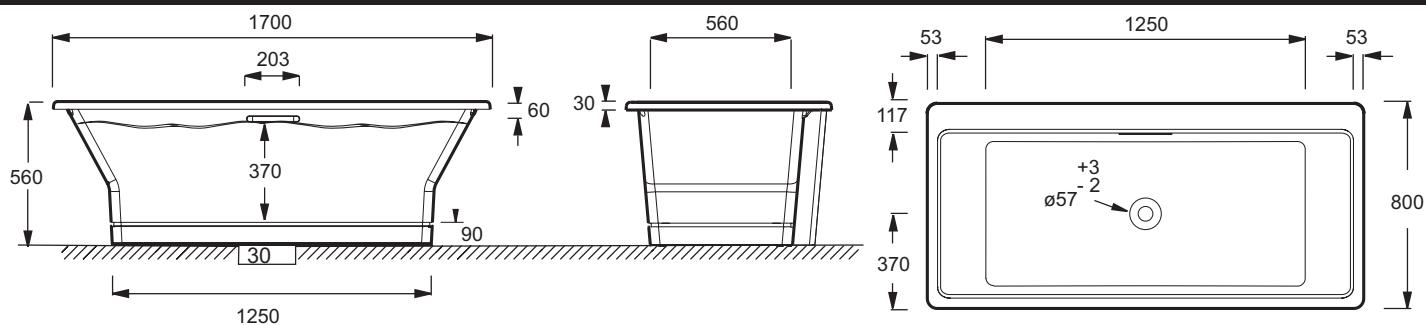

## Features

- Dimensions: 170 x 80
- Material: Cast iron
- Volume: 284
- Weight: 182 kg
- Installation: Countertop
- Shape: Rectangular

## Technical drawing

Product Specification: Cast iron bath, freestanding, 170 x 80 cm. 16497. Collection: RÊVE. Dimensions: 170 x 80. Weight: 182 kg. Material: Cast iron. Installation: Countertop. Volume: 284. Shape: Rectangular.