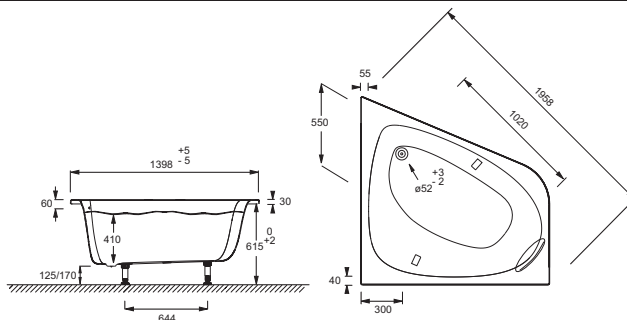

Collection: REACH

Finish*:

00 - White

Features

- Dimensions: 140 x 140
- Material: Acrylic
- Volume: 250/180
- Corner solution for a space-saving concept.
- Black pillow included.
- Wide ledge can accommodate a bathscreen.
- Weight: 29 kg
- Installation: Built-in
- Shape: Corner
- Ergonomic shape for optimal bathing comfort.
- Tap deck and waste at foot end for easy access and maintenance.
- Fast assembly with Quick Clip foot system.

Technical drawing

Product Specification: Corner bath 140 x 140 cm. 15563K. Collection: REACH. Dimensions: 140 x 140. Weight: 29 kg. Material: Acrylic. Installation: Built-in. Volume: 250/180. Shape: Corner. Corner solution for a space-saving concept.. Ergonomic shape for optimal bathing comfort.. Black pillow included.. Tap deck and waste at foot end for easy access and maintenance.. Wide ledge can accommodate a bathscreen.. Fast assembly with Quick Clip foot system..